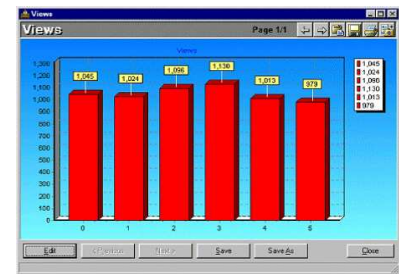

SMARTer MANAGER

Welcome to your absolute answer to manufacturing management software; from your general ledger to your shop floor, We keep the ball rolling with Tools that build success.

You're Our Customer

With customers in virtually every facet of manufacturing, we've established ourselves as one of the premiere suppliers of Job Control, Finite Scheduling, and Real-Time Data Collection software.

With SMARTer Manager, it's Easy

SMARTer Manager is built around the philosophy that even the most powerful features and complex issues can be easy to master with a carefully and thoughtfully designed product. We sincerely believe you will find no finer system design or user interface on the market today, and that is why we proudly display it within the pages of this literature.

Small Investment, Big Return

SMARTer Manager provides a low-cost, easy-to-implement business and manufacturing system, enabling manufacturers production and real-time visibility across your supply chain. We empower manufacturers to integrate from the front office all the way to the plant-floor. Explore the essential benefits – they'll lead you to greater market responsiveness, faster innovation, better customer service and greater market share.

Our Team is On Your Team

We provide support, training and services to improve technology, automate the plant-floor and beat your competition to market. So take a few minutes to make yourself familiar with all we can do for you. Then, for more information, call us at 1.877.762.7766, or visit with us online at www.SMARTerManager.com.